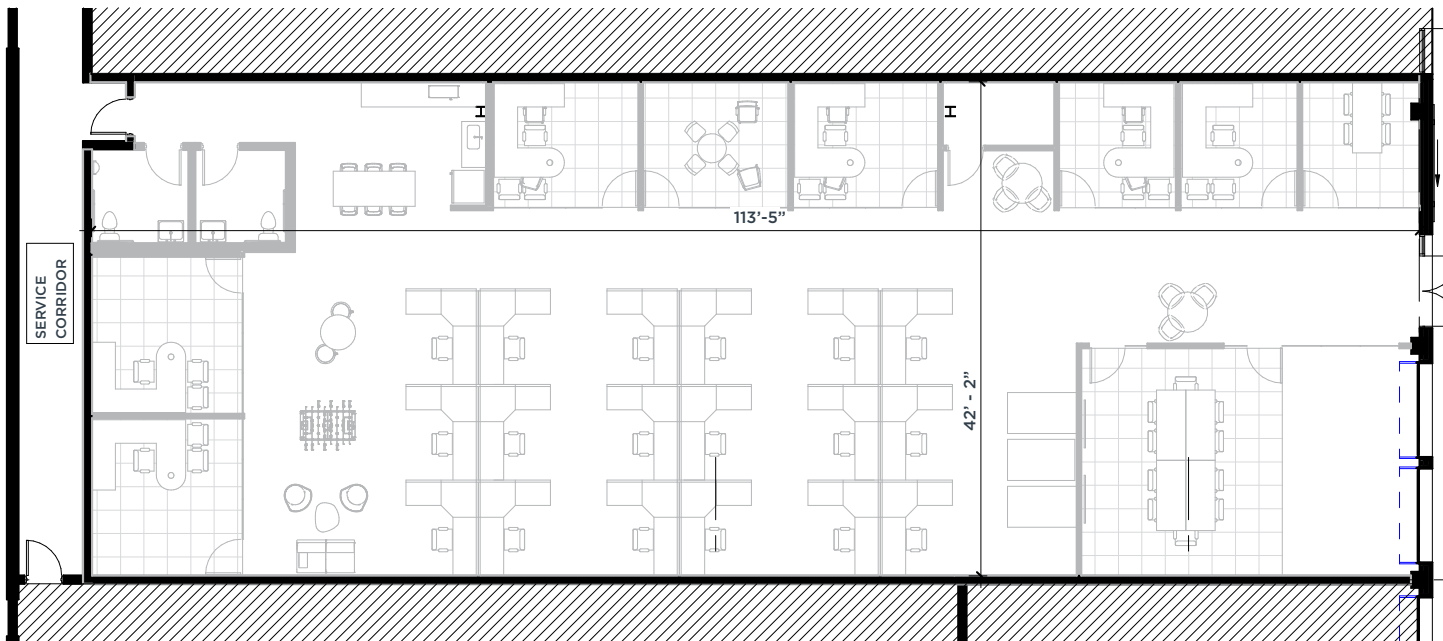

SUITE 104 | 301 CAMP ROAD

5,735 TOTAL RSF

FURNITURE IS SHOWN FOR LAYOUT PURPOSES AND WILL NOT BE INCLUDED.

CONTACT

RHEA GREENE | 704.928.5211 | rdg@trinity-partners.com
JENNIFER KURZ | 704.576.2254 | jtk@trinity-partners.com
CHASE MERKEL | 410.693.8745 | cmerkel@trinity-partners.com