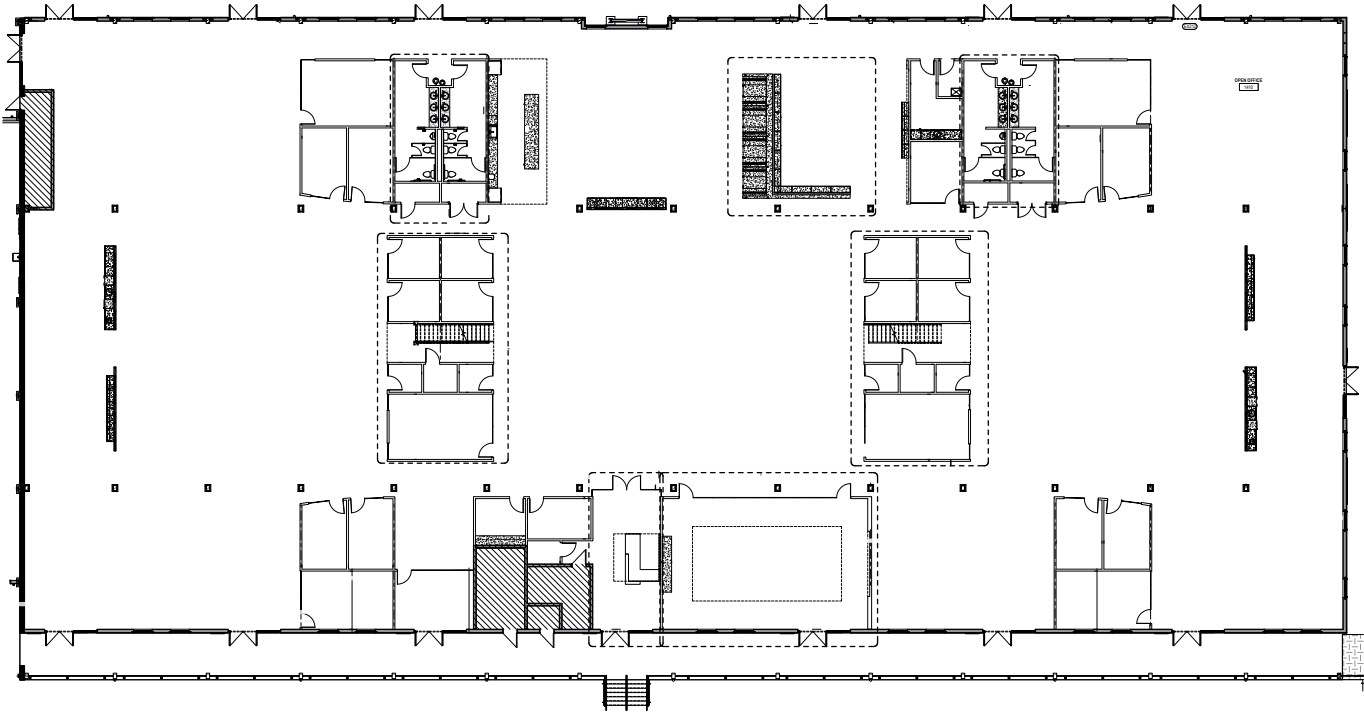

# SUITE 200 | GAMA GOAT

LEVEL 1: 45,434 RSF