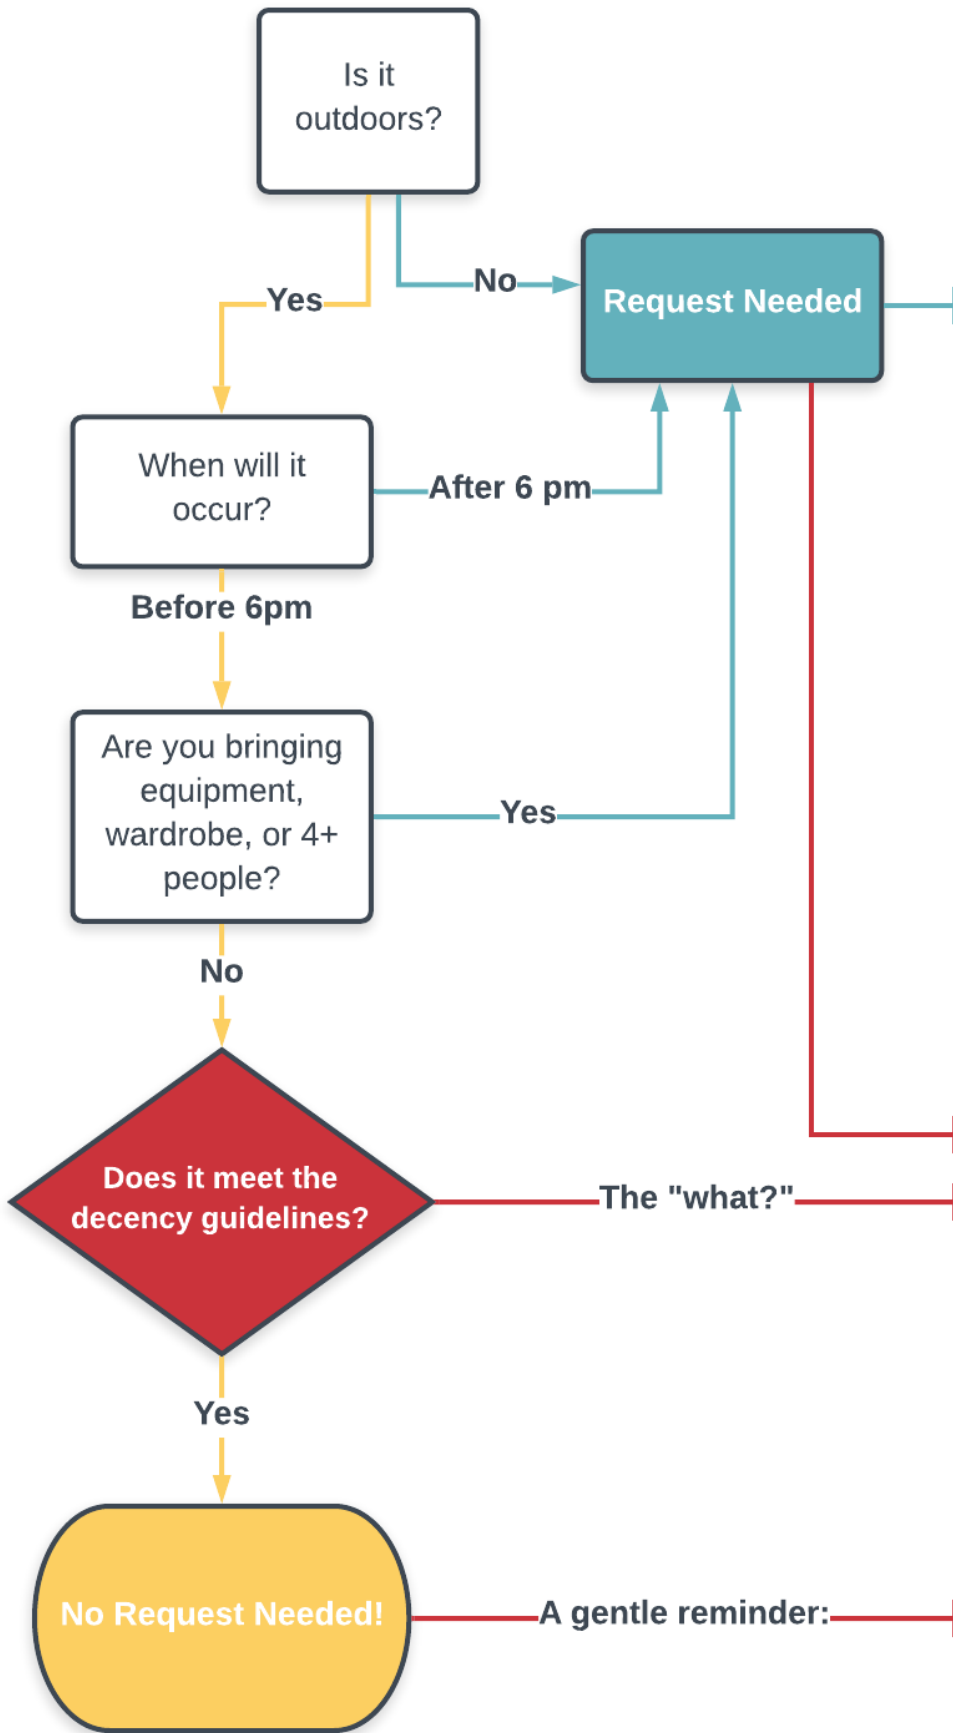

How to have a photoshoot at Camp North End

Requests to use Camp North End as a film or photo location must be submitted to <https://camp.nc/events> at least 48 hours in advance.

Fees may be applied depending on the proposed footprint and use of the space. Approved permits can be picked up at our office Mon-Fri from 9am- 6pm.

Unapproved shoots will be asked to leave until they can return with a permit.

Your safety is important to us, and we don't allow:

- Weapons (real or fake)
- Depictions of violence
- Nudity
- Vehicles (moving or stationary)
- Illegal substances
- Noise or placement that disrupts tenants
- Climbing buildings/structures
- Smokebombs or fireworks

If we see any of this, you will be asked to leave.

Thanks for choosing Camp North End as your backdrop!